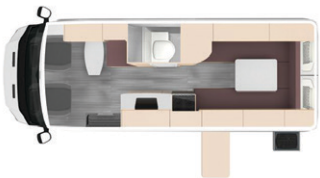

KEA Nomad | M700

Vehicle Specifications

Capacity	2 adults and 1 child
Model	Mercedes Sprinter
Engine specifications	2.2L 4cyl turbo diesel
Transmission	Automatic /Tiptronic
Fuel consumption	8.4 litres / 100km
Safety	Dual front airbags, ABS, ESP
Power supply	1 x 110amp/h maintenance free deep cycle house battery, solar panel, volt-metre/battery monitor
Radio/CD Player	Yes
Outside length	7.0m
Outside width	2.0m
Outside height	2.75m
Interior height	2.1m
Certified seats	3
Bed dimensions	King size bed 2.0m x 1.78m (rear), alternative single bed configuration (rear) 2.0m x 0.6m - 2.0m x 0.6m, single bed 1.85m x 0.8m
Shower and toilet	Yes
Fresh water tank	90 litres
Waste water tank	110 litres
Heating	Webasto diesel heater
Hot/Cold pressurised water	Yes
Cooking	Stainless steel 3-burner gas stove, range hood extractor fan, microwave, filtered water, external slide out bbq
Fridge/Freezer	110 litres
Gas bottle	1 x 9kg
Air-conditioning	Yes - front cab only
Reversing camera	Yes
Warranty	12 month RVSC guarantee + 3 year or 100,000km manufacturer's chassis warranty